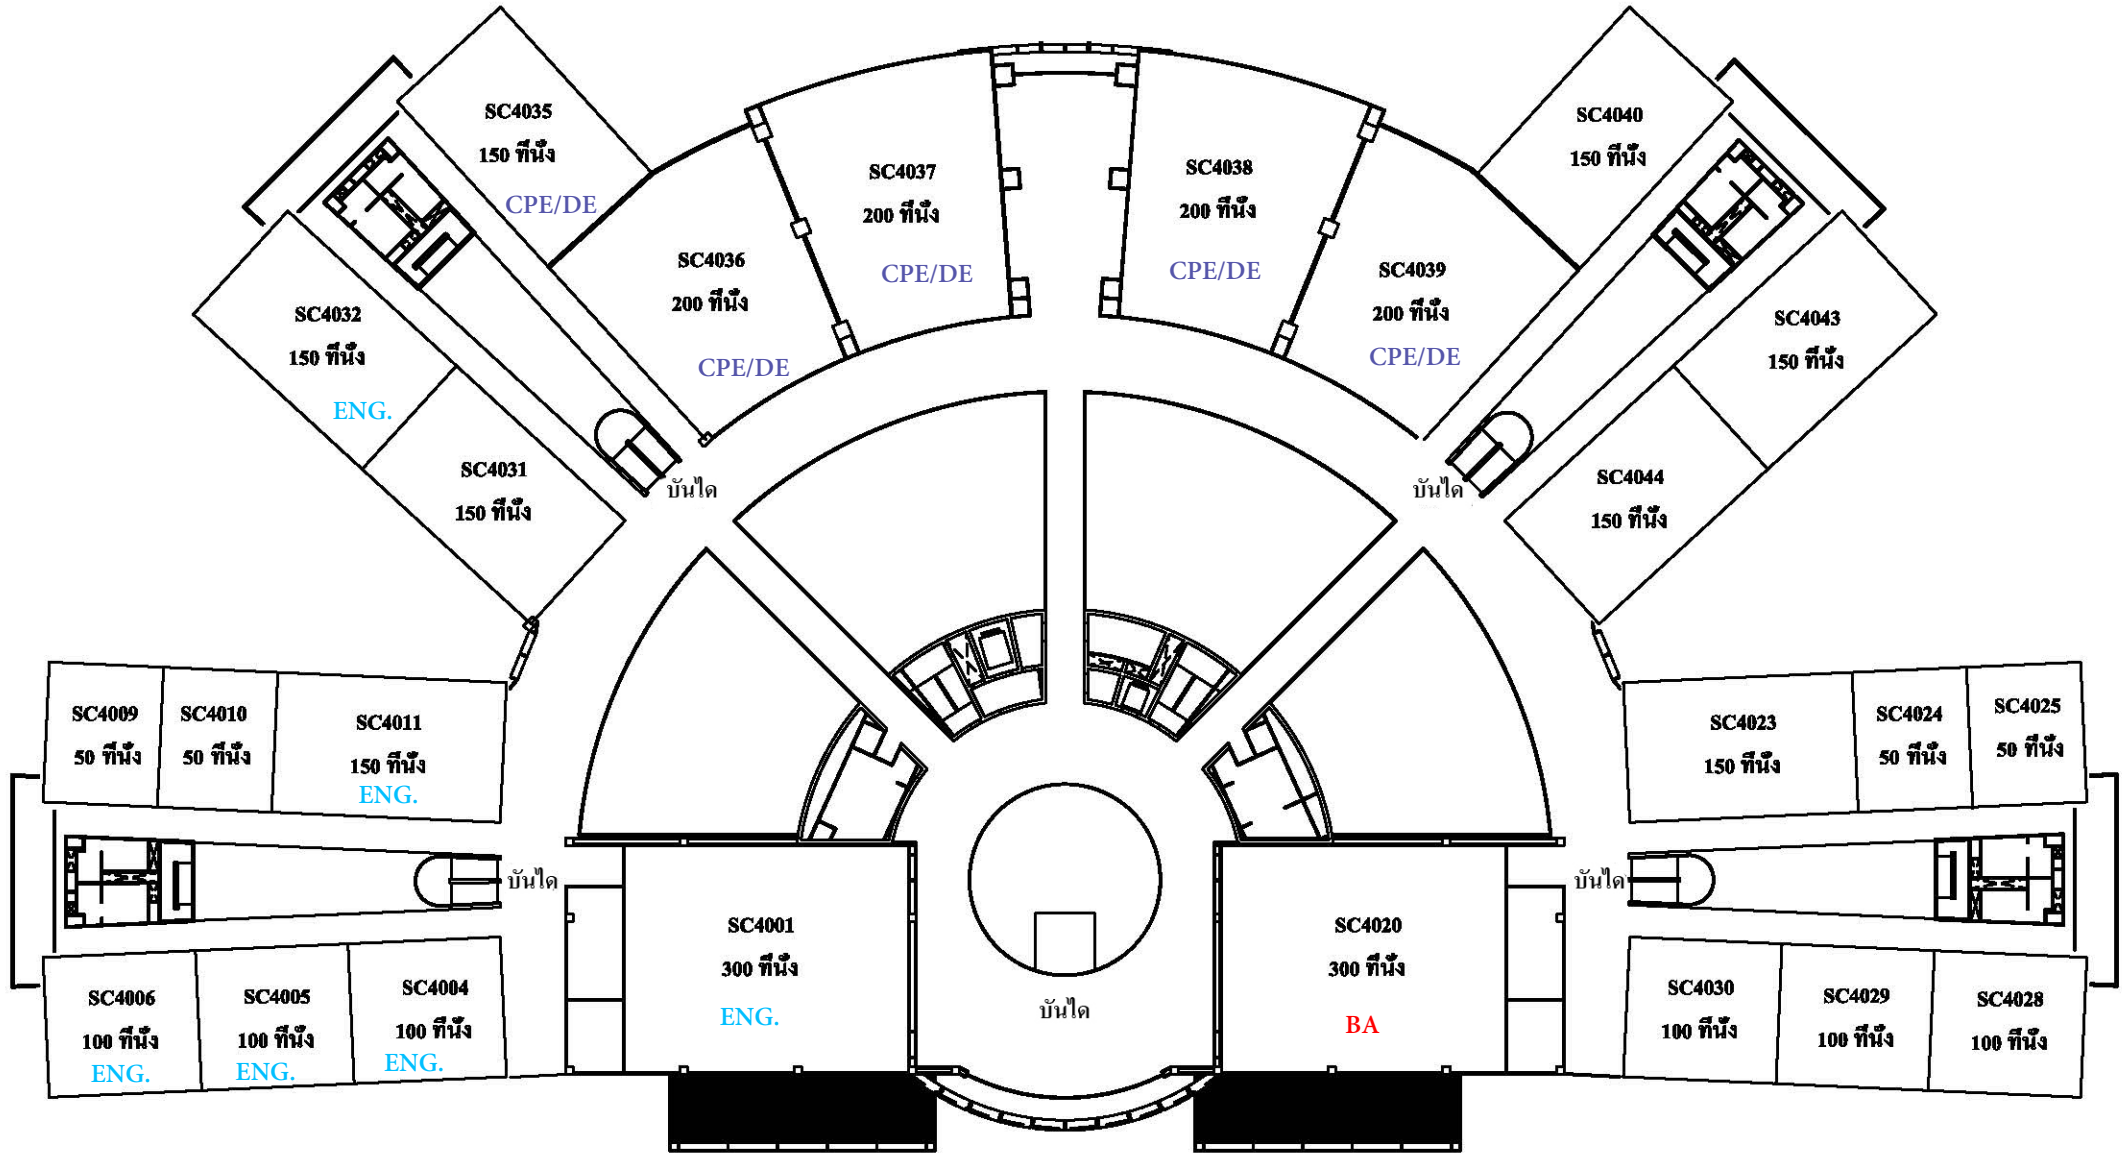

ENG. = Engineering

CPE/DE = Computer Engineering and Digital Engineering Group (CPE/DE)

BA = Business and Supply Chain Analytics (BA)

4th Floor