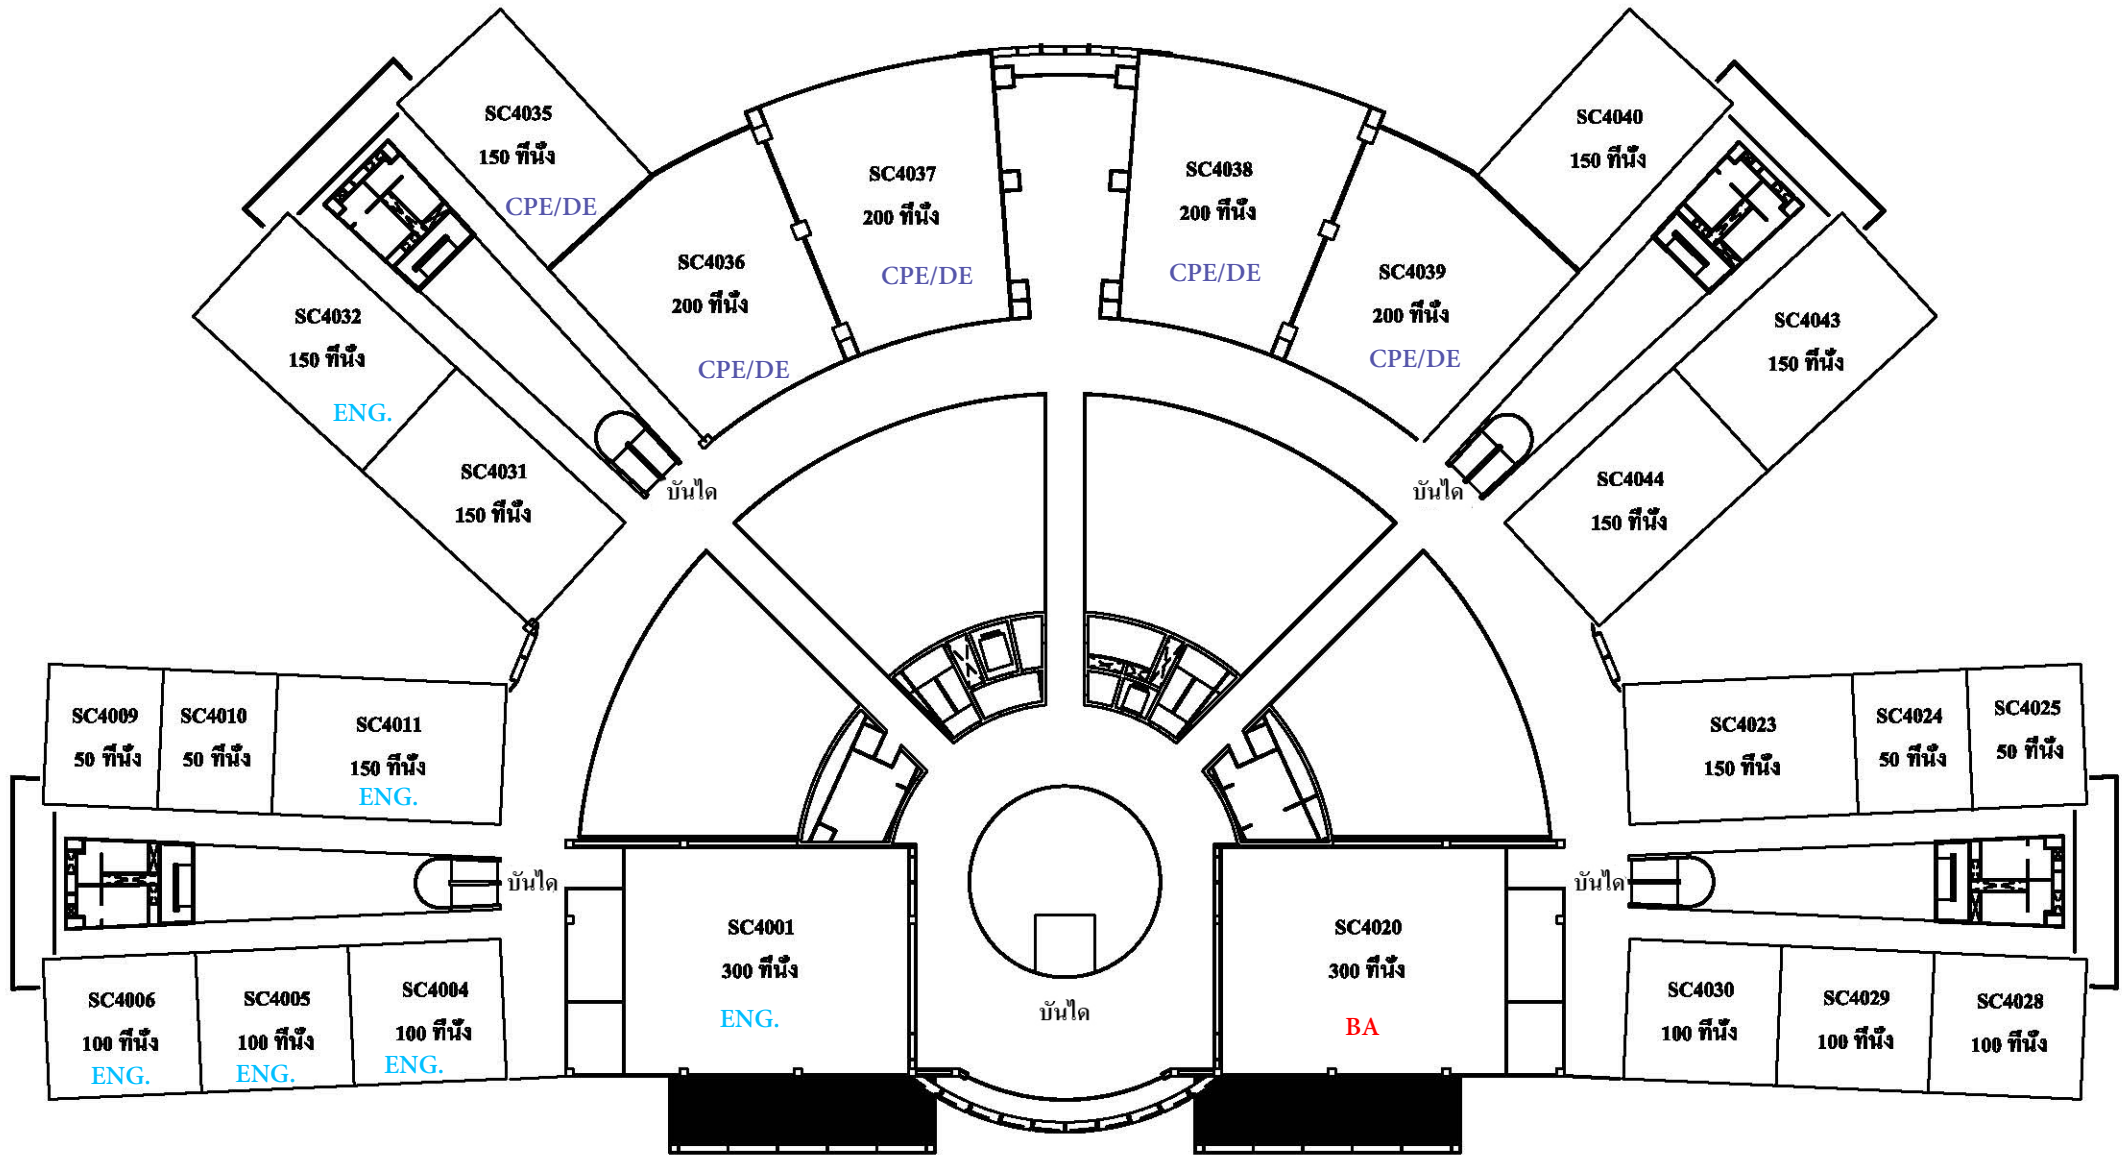

ENG. = Engineering

CPE/DE = Computer Engineering and Digital Engineering Group (CPE/DE)

BA = Business and Supply Chain Analytics (BA)

4th Floor

Entrance Exams for Applicants Who Applied through Outstanding Student Program 1/2025

[Examination Date : October 19, 2024]

Time

08:30 - 09:30

Mathematics

09:30 - 10:30

English

Bangkok : SC Building Thammasat University - Rangsit Campus

Seat No.	Application No.	Program	Subject	Exam Room
1	6831117001	Computer Engineering and Digital Engineering Group (CPE, DE)	Math,English	SC 4035, 4th Floor SC Bldg.
2	6831117002	Computer Engineering and Digital Engineering Group (CPE, DE)	Math,English	SC 4035, 4th Floor SC Bldg.
3	6831117003	Computer Engineering and Digital Engineering Group (CPE, DE)	Math,English	SC 4035, 4th Floor SC Bldg.
4	6831117004	Computer Engineering and Digital Engineering Group (CPE, DE)	Math,English	SC 4035, 4th Floor SC Bldg.
5	6831117005	Computer Engineering and Digital Engineering Group (CPE, DE)	Math,English	SC 4035, 4th Floor SC Bldg.
6	6831117006	Computer Engineering and Digital Engineering Group (CPE, DE)	Math,English	SC 4035, 4th Floor SC Bldg.
7	6831117007	Computer Engineering and Digital Engineering Group (CPE, DE)	Math,English	SC 4035, 4th Floor SC Bldg.
8	6831117008	Computer Engineering and Digital Engineering Group (CPE, DE)	Math,English	SC 4035, 4th Floor SC Bldg.
9	6831117009	Computer Engineering and Digital Engineering Group (CPE, DE)	Math,English	SC 4035, 4th Floor SC Bldg.
10	6831117010	Computer Engineering and Digital Engineering Group (CPE, DE)	Math,English	SC 4035, 4th Floor SC Bldg.
11	6831117011	Computer Engineering and Digital Engineering Group (CPE, DE)	Math,English	SC 4035, 4th Floor SC Bldg.
12	6831117012	Computer Engineering and Digital Engineering Group (CPE, DE)	Math,English	SC 4035, 4th Floor SC Bldg.
13	6831117013	Computer Engineering and Digital Engineering Group (CPE, DE)	Math,English	SC 4035, 4th Floor SC Bldg.
14	6831117014	Computer Engineering and Digital Engineering Group (CPE, DE)	Math,English	SC 4035, 4th Floor SC Bldg.
15	6831117015	Computer Engineering and Digital Engineering Group (CPE, DE)	Math,English	SC 4035, 4th Floor SC Bldg.
16	6831117016	Computer Engineering and Digital Engineering Group (CPE, DE)	Math,English	SC 4035, 4th Floor SC Bldg.
17	6831117017	Computer Engineering and Digital Engineering Group (CPE, DE)	Math,English	SC 4035, 4th Floor SC Bldg.
18	6831117018	Computer Engineering and Digital Engineering Group (CPE, DE)	Math,English	SC 4035, 4th Floor SC Bldg.
19	6831117019	Computer Engineering and Digital Engineering Group (CPE, DE)	Math,English	SC 4035, 4th Floor SC Bldg.
20	6831117020	Computer Engineering and Digital Engineering Group (CPE, DE)	Math,English	SC 4035, 4th Floor SC Bldg.
21	6831117021	Computer Engineering and Digital Engineering Group (CPE, DE)	Math,English	SC 4035, 4th Floor SC Bldg.
22	6831117022	Computer Engineering and Digital Engineering Group (CPE, DE)	Math,English	SC 4035, 4th Floor SC Bldg.
23	6831117023	Computer Engineering and Digital Engineering Group (CPE, DE)	Math,English	SC 4035, 4th Floor SC Bldg.